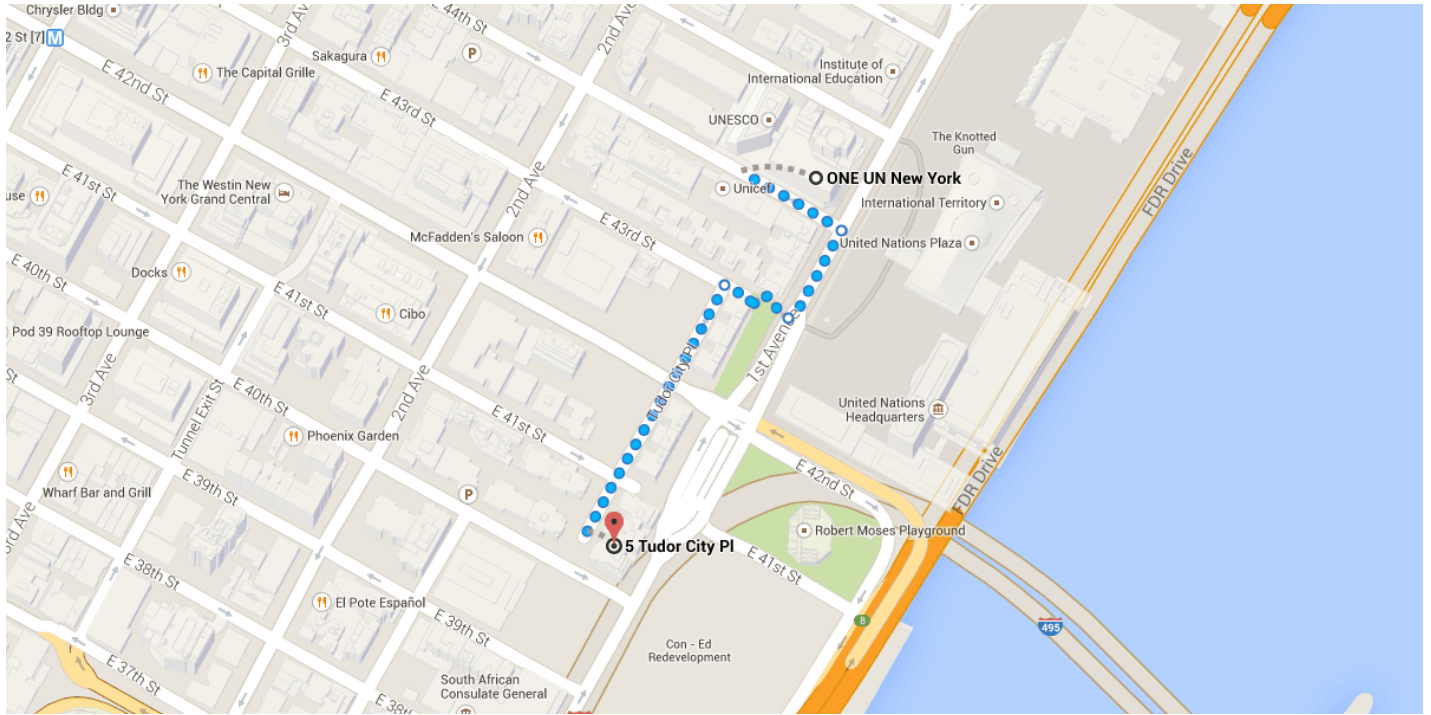

### Directions from ONE UN New York to 5 Tudor City Pl

#### ○ ONE UN New York

1 United Nations Plaza, New York, NY 10017

1. Head southeast on E 44th St toward 1st Avenue

↑ \_\_\_\_\_ 295 ft

2. Turn right onto 1st Avenue

↘ \_\_\_\_\_ 259 ft

3. Turn right onto 43rd St

Take the stairs

↘ \_\_\_\_\_ 240 ft

4. Turn left onto Tudor City Pl

↙ \_\_\_\_\_ 0.1 mi

#### ◎ 5 Tudor City Pl

New York, NY 10017